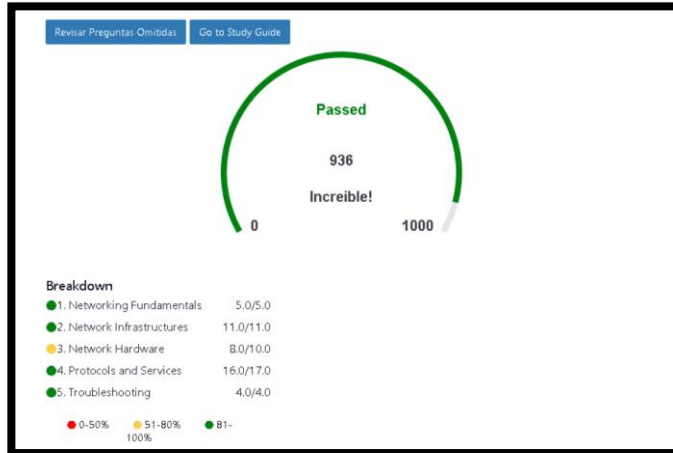

LEARN

PRACTICE

CERTIFY

Practice Test (simulacro de examen):

Pregunta	Objetivo	Gráfico
1. Networking Fundamentals 0		
1.1	Define network concepts	100%
1.2	Define cloud and virtualization concepts	100%
1.3	Describe remote access methods	100%
2. Network Infrastructures 0		
2.2	Define the characteristics of wide area networks (WANs)	100%
2.3	Identify wireless networking methods and characteristics	100%
2.4	Compare and contrast network topologies and access methods	100%
3. Network Hardware 0		
3.1	Describe characteristics of switches	0%
3.2	Describe characteristics of routers	80%
3.3	Describe characteristics of physical media	100%