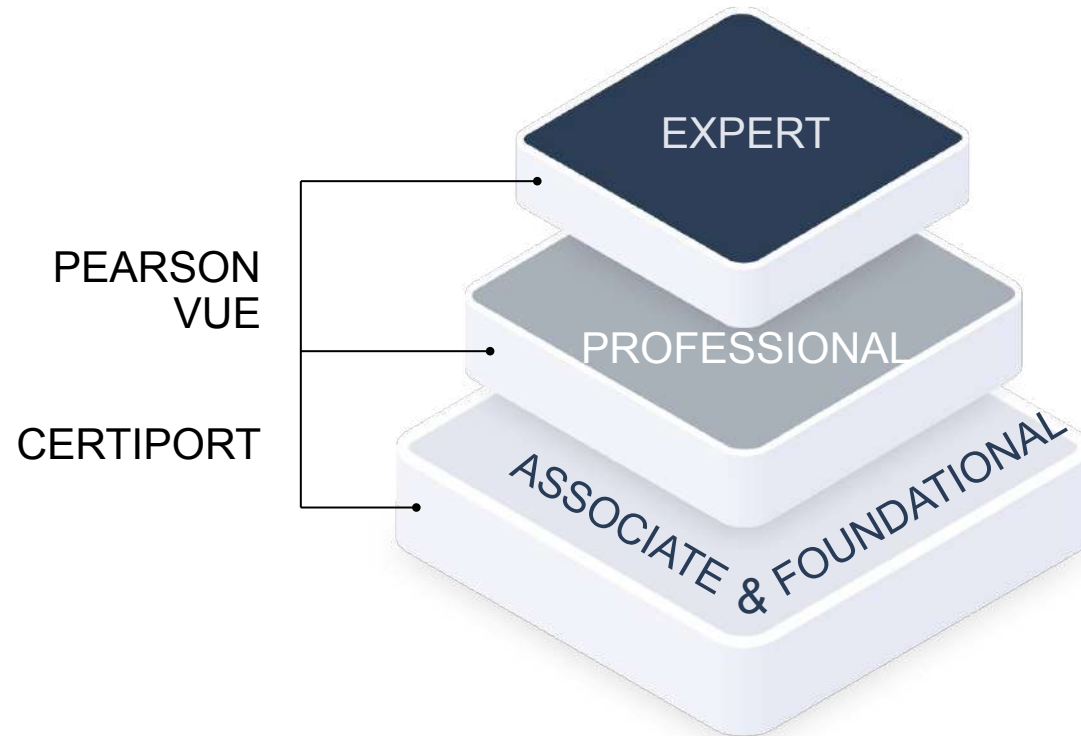

- Azure:
 - Poster: https://aka.ms/AzureCerts_Poster
 - Courses & Certifications Deck: <http://aka.ms/AzureTrainCertDeck>
 - Training Journeys: <https://aka.ms/AzureTrainingJourney>
- Security, Compliance and Identity:
 - Poster: https://aka.ms/SCICerts_Poster
 - Courses & Certifications Deck: <https://aka.ms/SecurityTrainCertDeck>
 - Training Journeys: <https://aka.ms/SecurityTrainingJourney>
- Power Platform:
 - Poster: <https://aka.ms/BusAppsTrainCertPoster>
 - Courses & Certifications Deck: <https://aka.ms/PPTrainCertDeck>
 - Training Journeys: <https://aka.ms/powertrainingjourney>
- Dynamics 365:
 - Poster: <https://aka.ms/BusAppsTrainCertPoster>
 - Courses & Certifications Deck: <https://aka.ms/D365TrainCertDeck>
- Microsoft 365:
 - Poster: https://aka.ms/M365Certs_Poster
 - Courses & Certifications Deck: <https://aka.ms/M365TrainCertDeck>

Thank you.

Pearson VUE IT Pro Products

IT Professional pathways for Education

April 2024

WHO WE ARE

Pearson VUE, delivers more than 19 million exams globally through a network of over 5500 Pearson VUE test centers. We deliver high stakes exams empowering professions to certify and license individuals who safeguard and advance their communities across the globe.

We help prepare testing candidates with courseware, scenario-based labs, practice tests and more.

IT PRO SKILLING JOURNEY

Mid-Career Skills

- Higher-level Client Exams

Entry-Level Specialty Skills

- Project Management, Digital Arts, Engineering and Design, Programming, IT, Bookkeeping and Accounting, Marketing, Agriculture, Hospitality and Tourism, Manufacturing, Construction, etc.