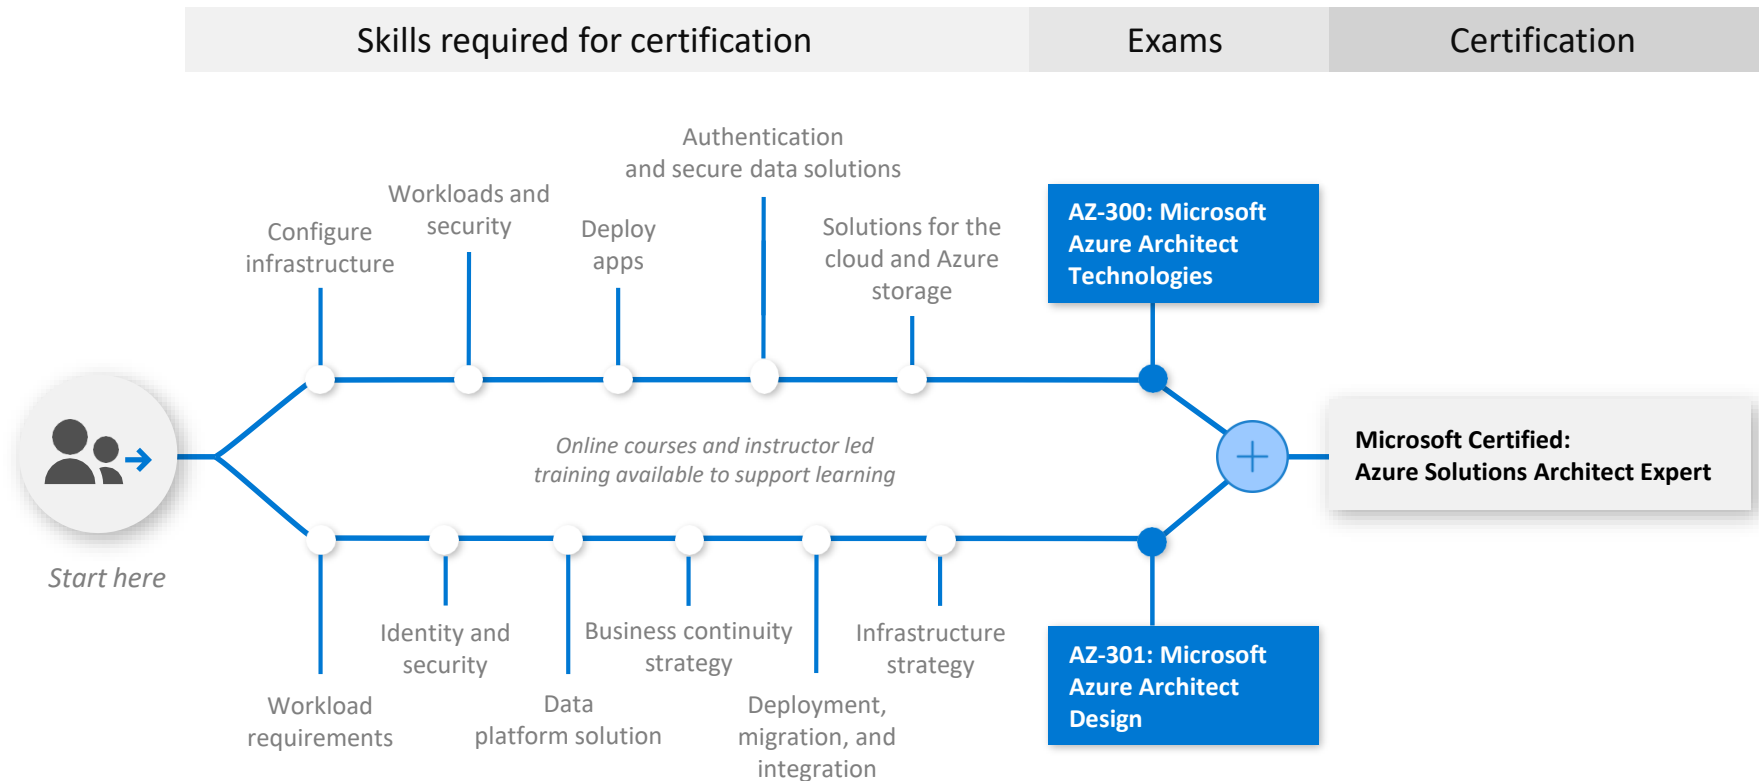

Learning path for Microsoft Azure Solutions Architect Expert