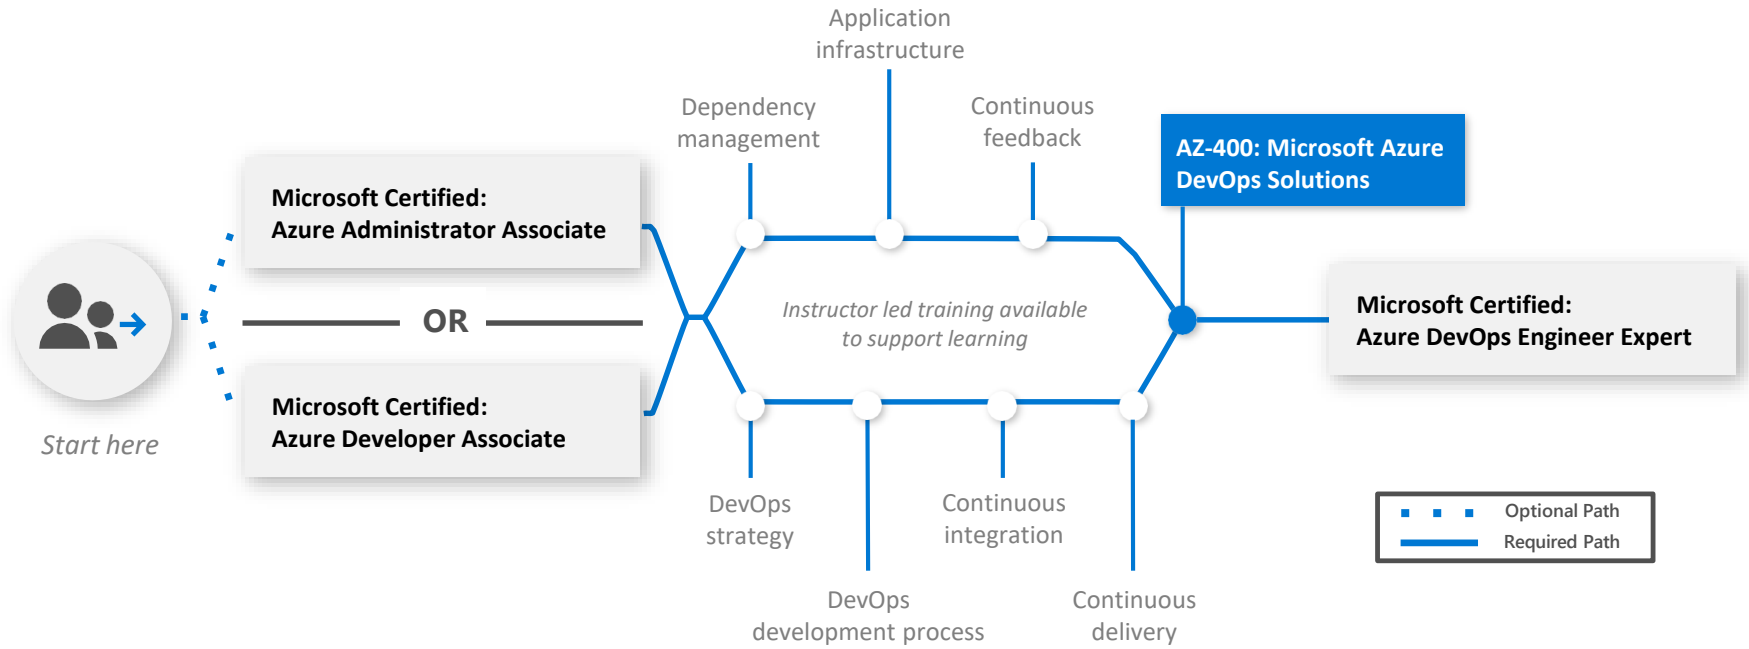

Learning path for Microsoft Azure DevOps Engineer Expert

One certification required	Skills and knowledge verified	Exams	Certification