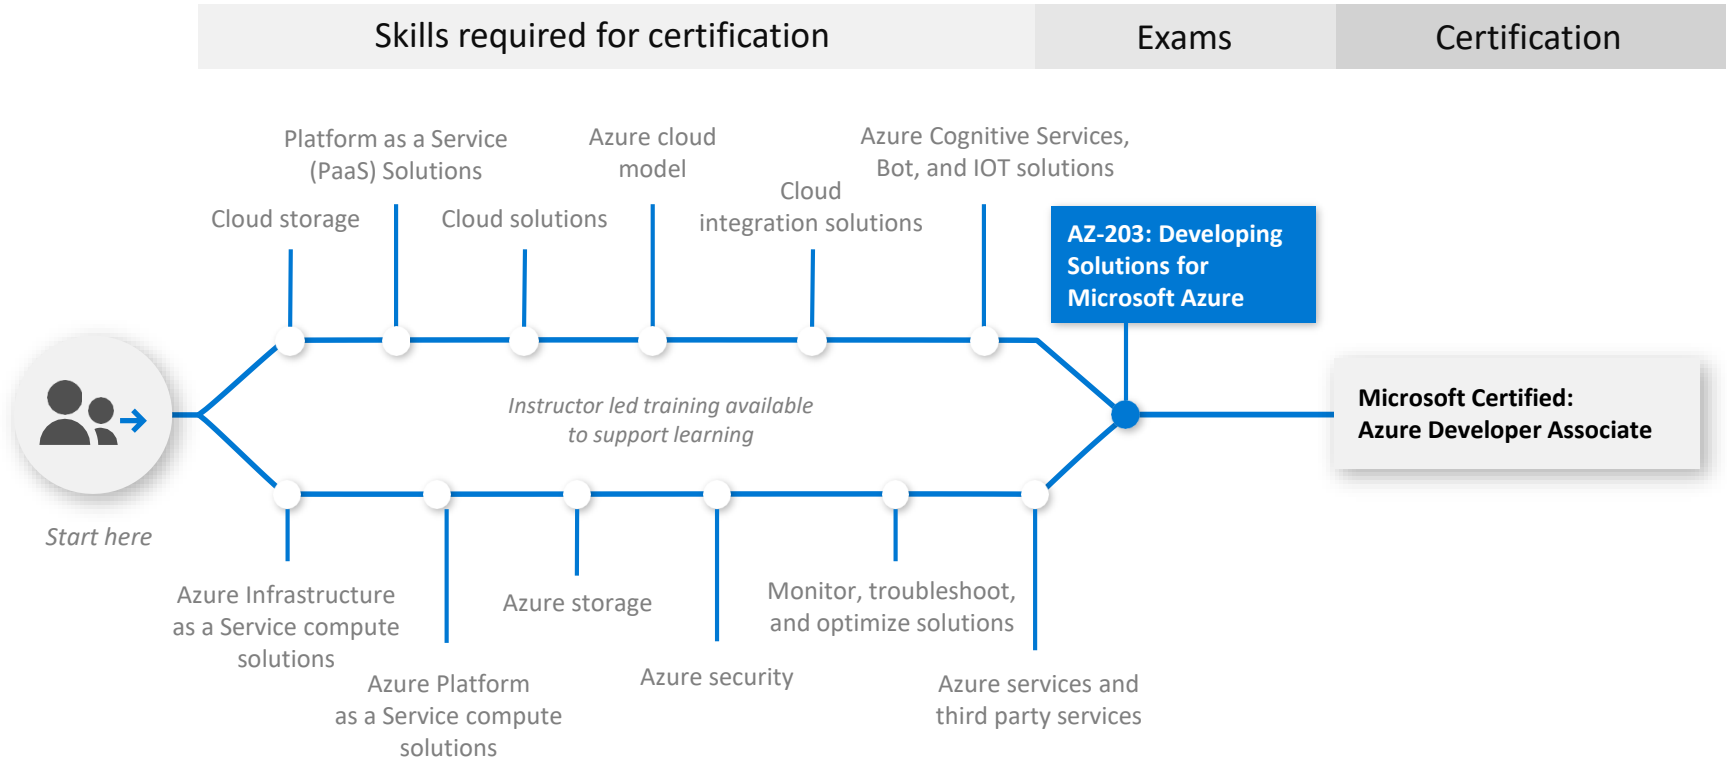

Learning path for Microsoft Azure Developer Associate